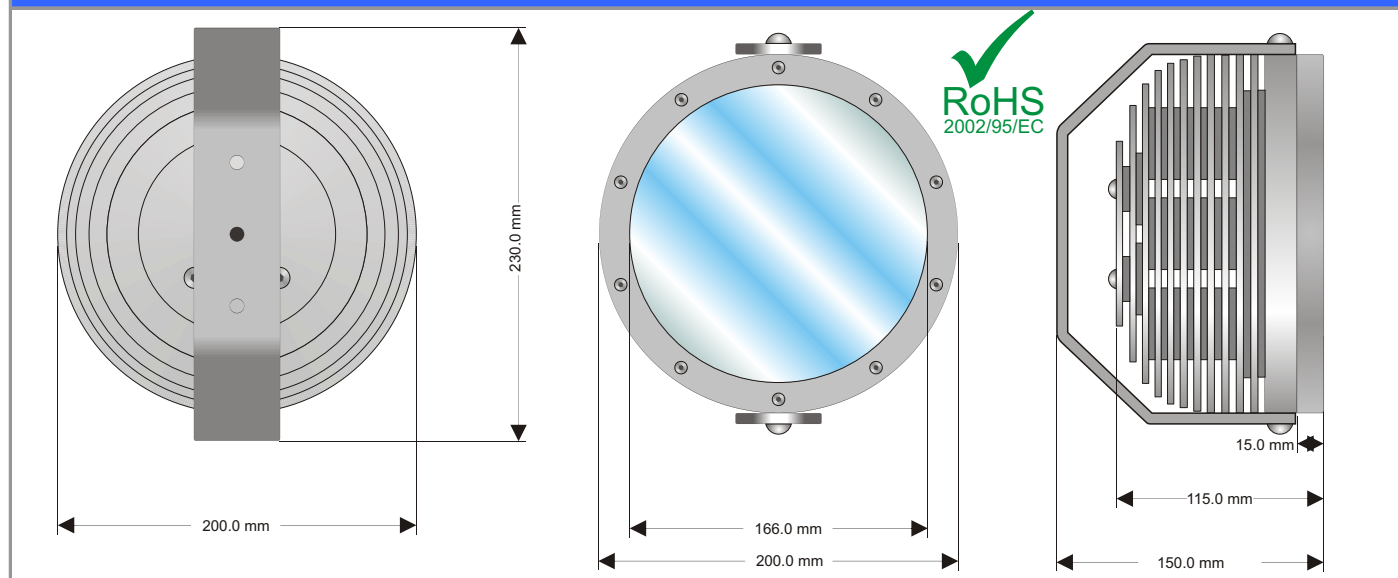

MECHANICAL DIMENSIONS

We reserve the right to make changes at any time in order to maintain the highest product quality.