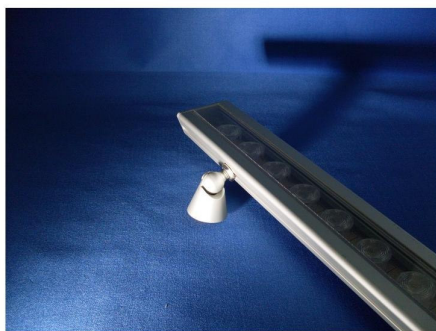

Octavia

High power LED strip light

FEATURES

- High power & efficient strip light
- Powered by Luxeon Rebel™
- Weatherproof option to IP67
- Unique tilting bracket system
- Ideal for wall washing applications

DESCRIPTION

The Octavia is a linear light unit designed for indoor or outdoor use.

Available with 18 or 36 high power LUXEON REBEL LED's in a wide variety of single colours.

This unit can be mounted to walls, floors or ceilings using a unique bracketing system that offers a tilt or a fixed locking function.

The Octavia is available in an IP67 option for outdoor applications.

RECOMMENDED DRIVERS

Model
DMX350mA-36

LIGHTING PERFORMANCE

Model	Light Source	LED Qty	Lumen Output	Expected Lifetime
600mm	Luxeon Rebel	18	1323	50,000hrs +
1200mm	Luxeon Rebel	36	2646	50,000hrs +

OPERATING DETAILS

Model	Power Consumption	Ambient Temp Range
600mm	21.6W (approximate)	-10 to +40 Degrees C
1200mm	43.2W (approximate)	-10 to +40 Degrees C

PHYSICAL DETAILS

Model	Mounting Type	Finish	Ingress Protection
600mm	Adjustable Bracket	Matt Silver Anodising	IP50 / IP67
1200mm	Adjustable Bracket	Matt Silver Anodising	IP50 / IP67